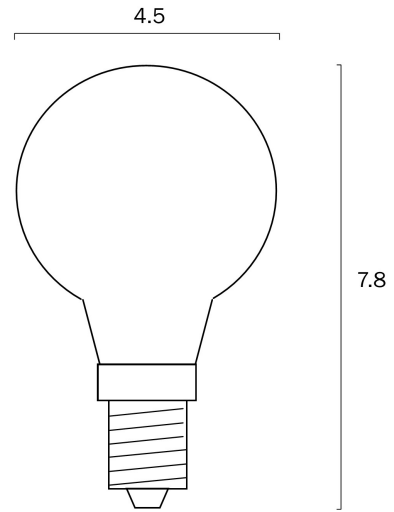

## E14 G45 4W LED FANCY ROUND FILAMENT GLOBE CLEAR DIMMABLE

Note: Dimensions are only a guide and may vary due to manufacturing variations.

### LIGHT SOURCE

**Voltage Input**

240V

**Globe Type**

E14

**Total Wattage (max)**

4

**Lumens**

### PRODUCT DIMENSIONS

**Fixture Weight (Kg)**

0.08

**Fixture Height (cm)**

7.8