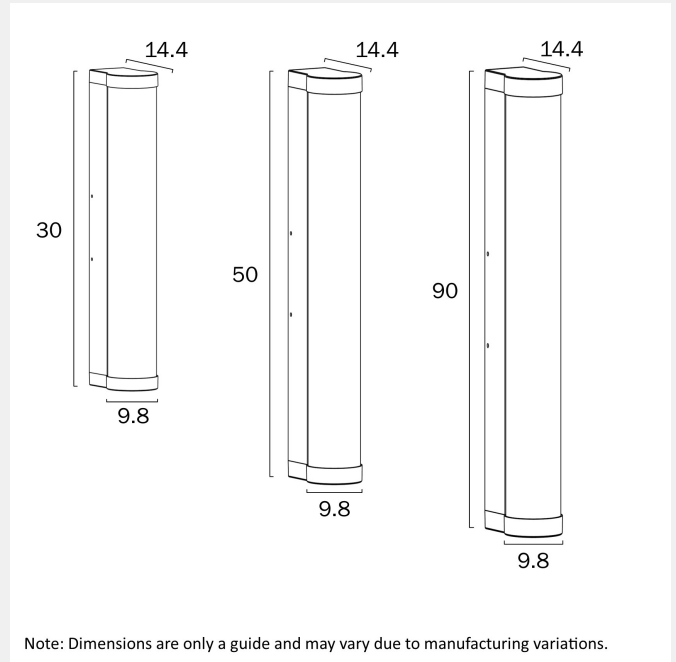

GEVET 90CM EXTERIOR WALL LIGHT

LIGHT SOURCE

Voltage Input

240V

Total Wattage (max)

36

Globe Type

Integrated LED

3.55

telbix.

Fixture Height (cm)

90

Fixture Width (cm)

9.8

WARRANTY

Replacement Warranty