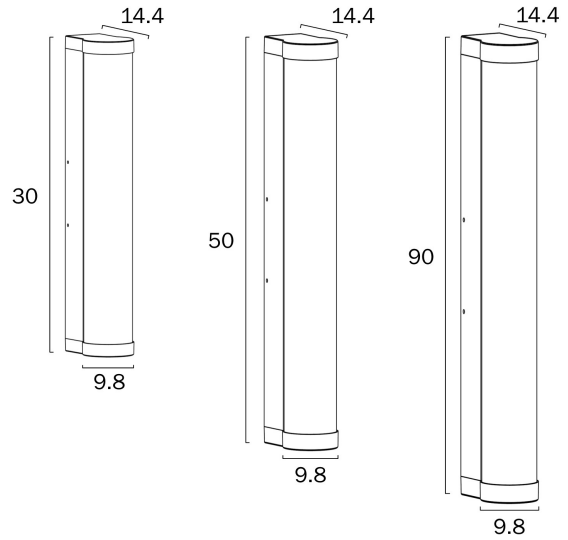

GEVET 50CM EXTERIOR WALL LIGHT

Note: Dimensions are only a guide and may vary due to manufacturing variations.

LIGHT SOURCE

Voltage Input

240V

Total Wattage (max)

24

Globe Type

Fixture Weight (Kg)

2.16

telbix.

Fixture Height (cm)

50

Fixture Width (cm)

9.8

WARRANTY