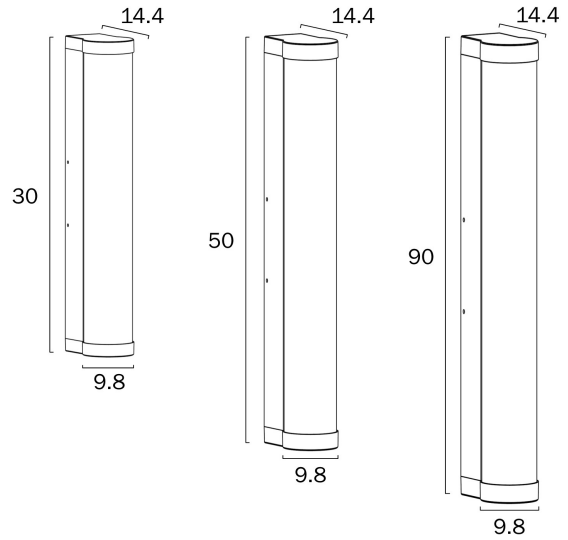

## GEVET 30CM EXTERIOR WALL LIGHT

Note: Dimensions are only a guide and may vary due to manufacturing variations.

### LIGHT SOURCE

**Voltage Input**

240V

**Total Wattage (max)**

12

**Globe Type**

Integrated LED

**Globe / Light Source qty**

Surface

### PRODUCT DIMENSIONS

**Fixture Weight (Kg)**

1.41

**Telbix.**

**Fixture Height (cm)**

30

**Fixture Width (cm)**

9.8