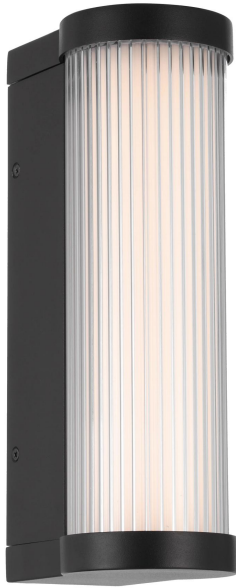

## GEVET 30CM EXTERIOR WALL LIGHT

Note: Dimensions are only a guide and may vary due to manufacturing variations.

### LIGHT SOURCE

**Voltage Input**

240V

**Total Wattage (max)**

12

**Globe Type**

Integrated LED

**Globe / Light Source qty**

1

**Globe / Light Source included**

Yes

**Color Kelvin**

3000k

**Color Temperature**

Warm White

**Dimmable**