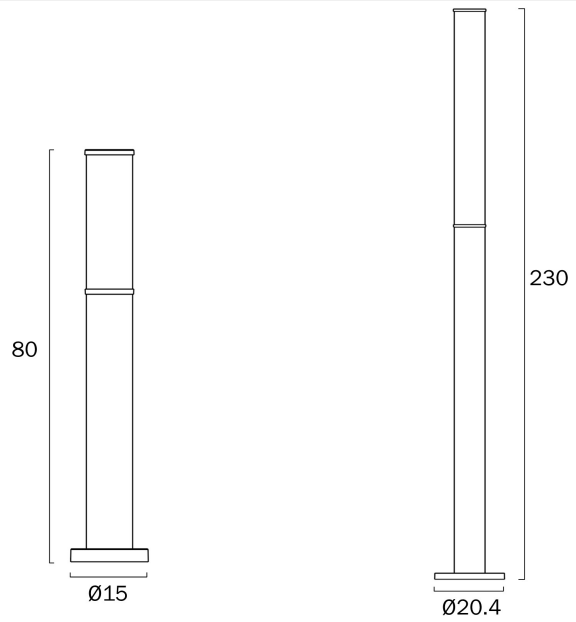

GEVET 80CM EXTERIOR LED BOLLARD LIGHT

Note: Dimensions are only a guide and may vary due to manufacturing variations.

LIGHT SOURCE

Voltage Input

240V

Total Wattage (max)

12

Globe Type

Integrated LED

Globe / Light Source qty

1

Globe / Light Source included

Yes

Color Kelvin

3000k

Color Temperature

Fixture Weight (Kg)

1.83

telbix.

Fixture Height (cm)

80

Cable Length (cm)

30

WARRANTY