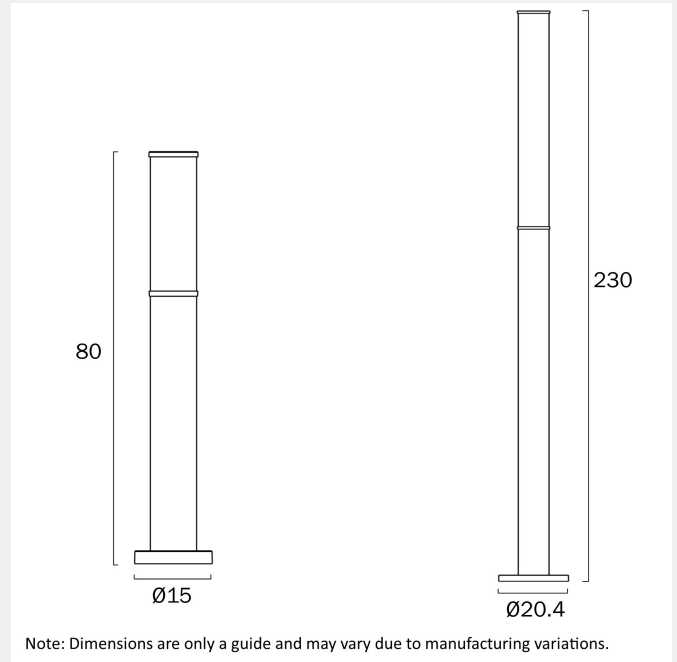

GEVET 230CM EXTERIOR LED BOLLARD LIGHT

LIGHT SOURCE

Voltage Input

240V

Total Wattage (max)

34

Globe Type

Integrated LED