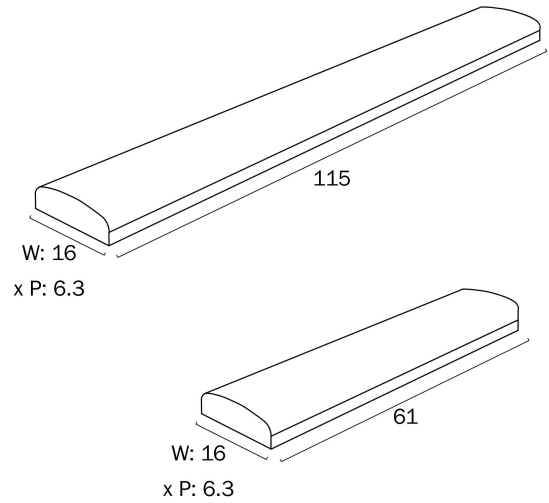

GENARO 61CM 3CCT LED BATTEN CEILING LIGHT

Note: Dimensions are only a guide and may vary due to manufacturing variations.

LIGHT SOURCE

Voltage Input

240V

Total Wattage (max)

36

Globe / Light Source qty