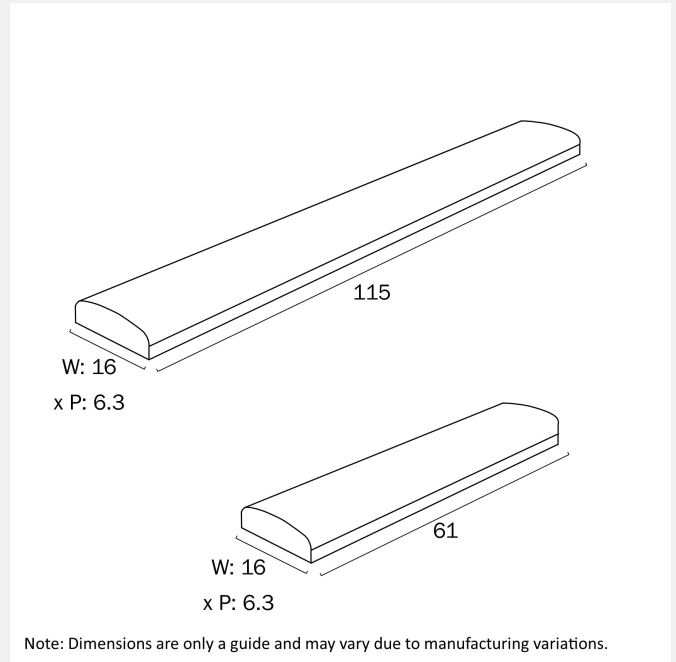

GENARO 115CM 3CCT LED BATTEN CEILING LIGHT

LIGHT SOURCE

Voltage Input

240V

Total Wattage (max)

18

Globe / Light Source qty

2