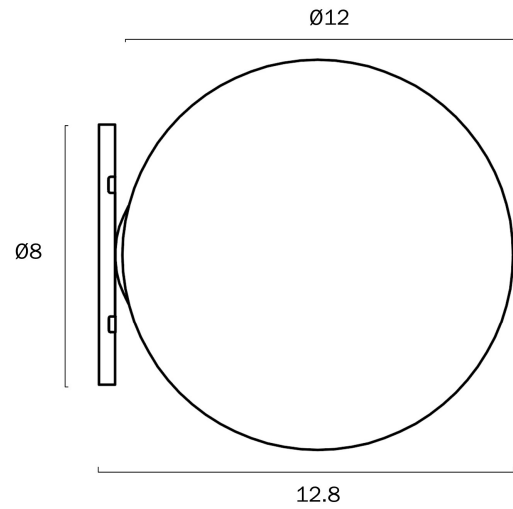

## GASTON WALL LIGHT

Note: Dimensions are only a guide and may vary due to manufacturing variations.

### LIGHT SOURCE

**Voltage Input**

240V

**Total Wattage (max)**

6

**Globe Type**

G9

**Globe / Light Source qty**

### PRODUCT DIMENSIONS

**Fixture Weight (Kg)**

0.55

**Fixture Width (cm)**

12

**Fixture Height (cm)**

12