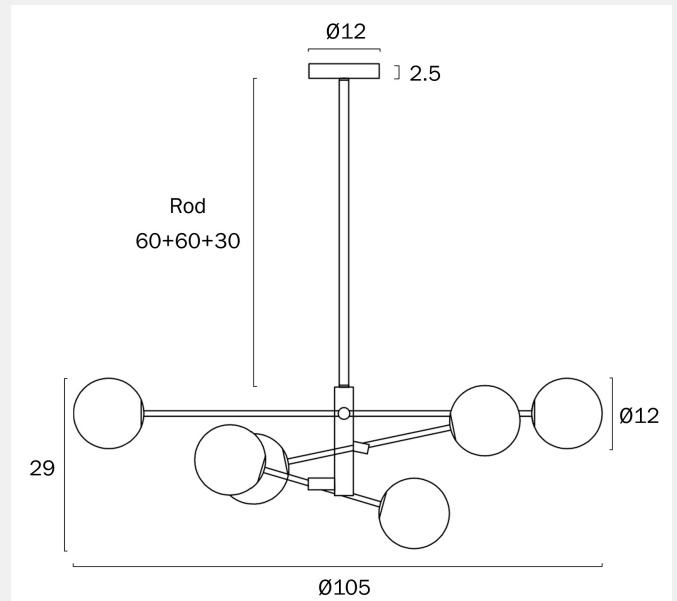

GASTON 6 PENDANT LIGHT

Note: Dimensions are only a guide and may vary due to manufacturing variations.

LIGHT SOURCE

Voltage Input

240V

Total Wattage (max)

36

Globe Type

G9

Globe / Light Source qty

6

Globe / Light Source included

No

Dimmable

Globe Dependant

SPECIFICATIONS

Lead and Plug

No

IP rating

IP20

Suspension Type

Rod (1x300)+(2x600)

Height Adjustable?

Yes

Glass,Iron

WARRANTY

Replacement Warranty

*3 Years

PRODUCT DIMENSIONS

Fixture Weight (Kg)

2.05

Fixture Height (cm)