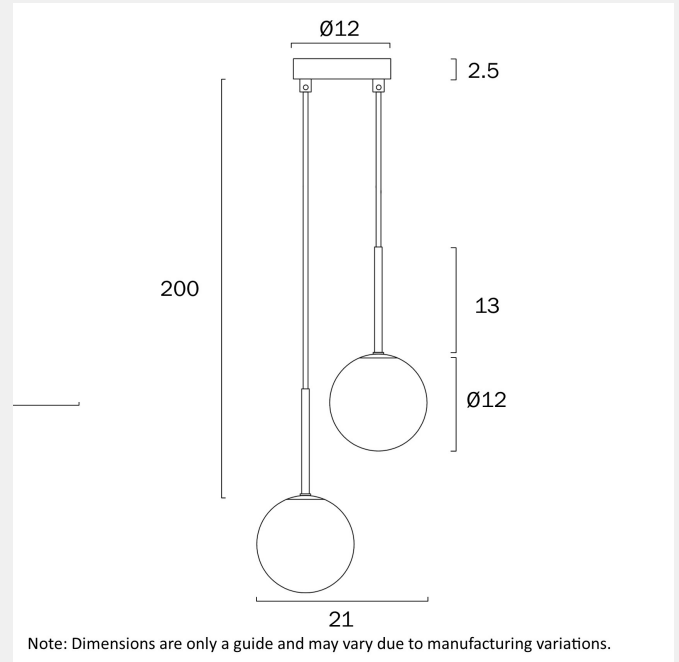

### LIGHT SOURCE

**Voltage Input**

240V

**Total Wattage (max)**

12

**Globe Type**

G9

**Globe / Light Source qty**

### PRODUCT DIMENSIONS

**Fixture Weight (Kg)**

0.75

**Suspension Length (cm)**

200