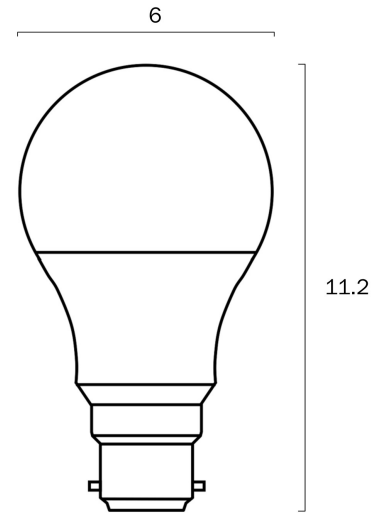

B22 A60 9W 3CCT NON-DIMMABLE GLOBE

LIGHT SOURCE

Voltage Input

240V

Globe Type

B22

Total Wattage (max)

8

SPECIFICATIONS

IP rating

IP20

COLOUR AND MATERIAL

Fixture Material

Polycarbonate

PRODUCT DIMENSIONS

Fixture Weight (Kg)