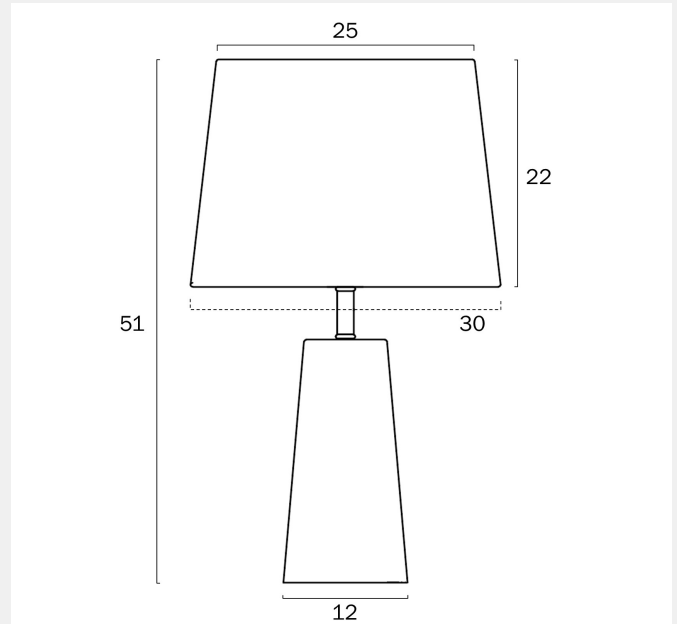

FUSELL TABLE LAMP

Note: Dimensions are only a guide and may vary due to manufacturing variations.

LIGHT SOURCE

Voltage Input

240V

Total Wattage (max)

25

Globe Type

COLOUR AND MATERIAL

Fixture Material

Capiz Shell,Iron,Fabric

PRODUCT DIMENSIONS

Fixture Weight (Kg)

1.36

Fixture Height (cm)

51