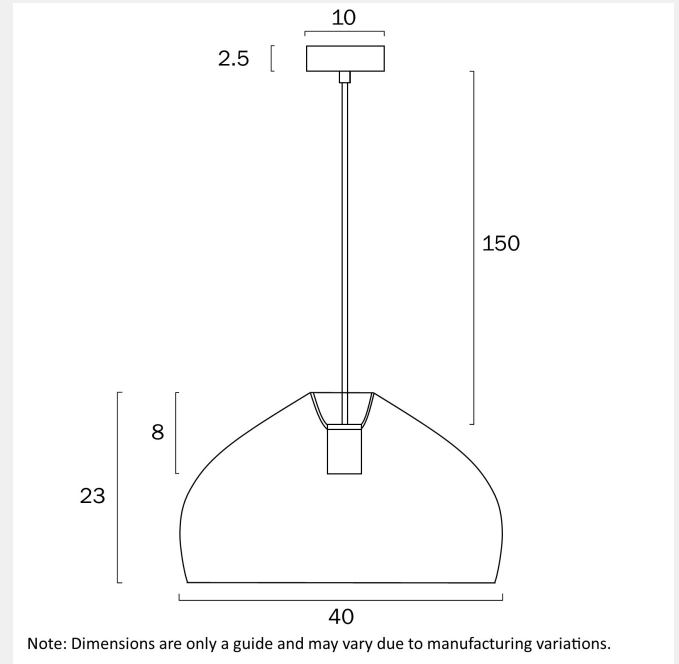

FRYA 40CM PENDANT LIGHT

LIGHT SOURCE

Voltage Input

240V

Total Wattage (max)

25

Globe Type

E27

Globe / Light Source qty

1

Globe / Light Source included

No

Dimmable

Globe Dependant

SPECIFICATIONS

Lead and Plug

No

IP rating

IP20

Suspension Type

Cable

Height Adjustable?

Yes

Mounting

Surface

Electrical Protection

CLASS I - HIGH VOLTAGE, EARTH REQUIRED

COLOUR AND MATERIAL

Fixture Material

Iron,Rattan

WARRANTY

Replacement Warranty

*3 Years

PRODUCT DIMENSIONS

Fixture Weight (Kg)

1.1

Fixture Height (cm)

23

Suspension Length (cm)

150