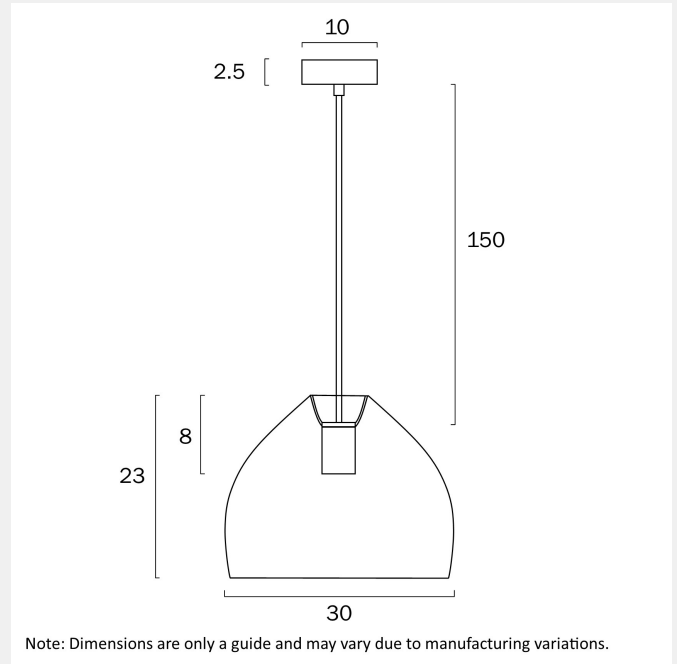

FRYA 30CM PENDANT LIGHT

LIGHT SOURCE

Voltage Input

240V

Total Wattage (max)

25

Globe Type

E27

*3 Years

PRODUCT DIMENSIONS

Fixture Weight (Kg)

0.9

Fixture Height (cm)

23

Suspension Length (cm)

150