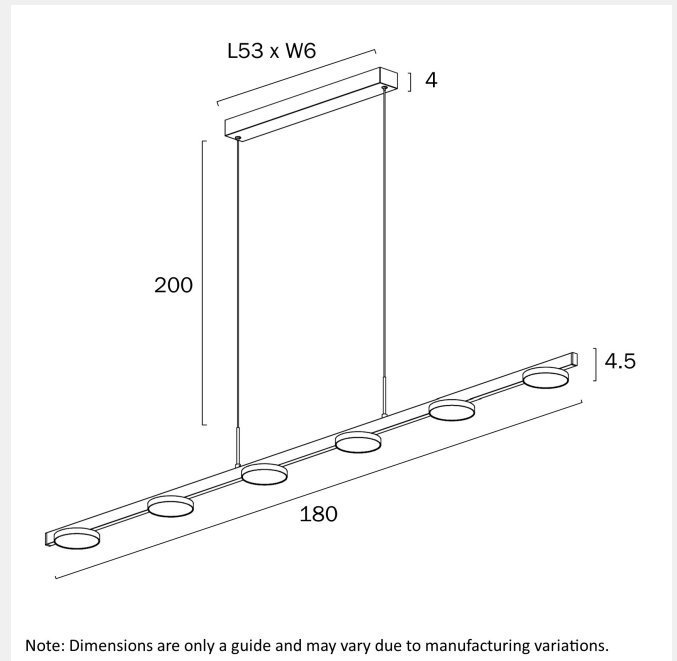

FORDO 180CM LINEAR PENDANT LIGHT

LIGHT SOURCE

Voltage Input

240V

Total Wattage (max)

30

Globe Type

LED integrated SMD

*3 Years

PRODUCT DIMENSIONS

Fixture Weight (Kg)

4.2

Fixture Height (cm)

4.5

Fixture Length (cm)

180