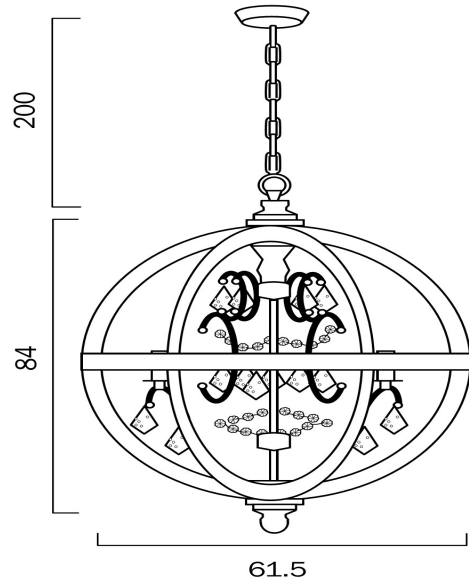

FLORIN 5 PENDANT LIGHT

LIGHT SOURCE

Voltage Input

240V

Total Wattage (max)

125

Globe Type

E14

Globe / Light Source qty

5

Globe / Light Source included

No

Dimmable

Globe Dependant

SPECIFICATIONS

Lead and Plug

Surface

Electrical Protection

CLASS I - HIGH VOLTAGE, EARTH REQUIRED

COLOUR AND MATERIAL

Fixture Material

Glass,Wood,Iron

Glass Color

Clear

WARRANTY

Replacement Warranty

*3 Years

PRODUCT DIMENSIONS

Fixture Height (cm)

84

Suspension Length (cm)

200