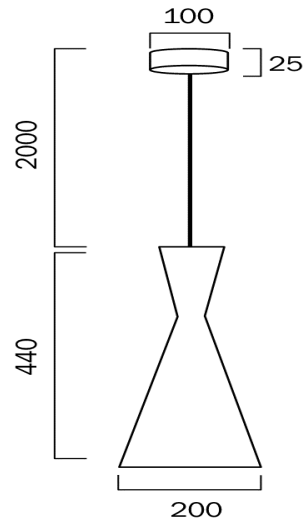

FLERO 20CM PENDANT LIGHT

LIGHT SOURCE

Voltage Input

240V

Total Wattage (max)

25

Globe Type

E27

Globe / Light Source qty

1

Globe / Light Source included

No

Dimmable

Globe Dependant

SPECIFICATIONS

Lead and Plug