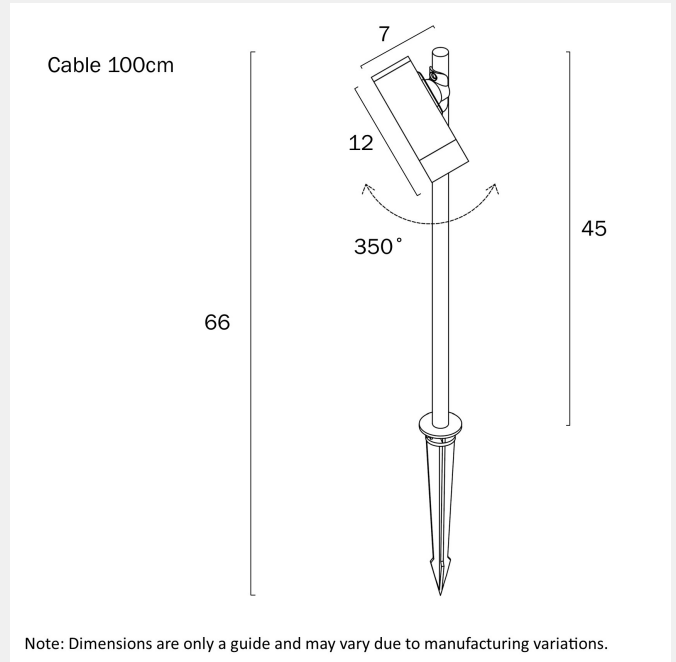

FLANK 24V EXTERIOR LED POST SPIKE LIGHT

LIGHT SOURCE

Voltage Input

24V

Total Wattage (max)

3

Globe Type

LED integrated COB

Diffuser Material

Glass

PRODUCT DIMENSIONS

Fixture Weight (Kg)

0.6

Fixture Height (cm)

45

Cable Length (cm)