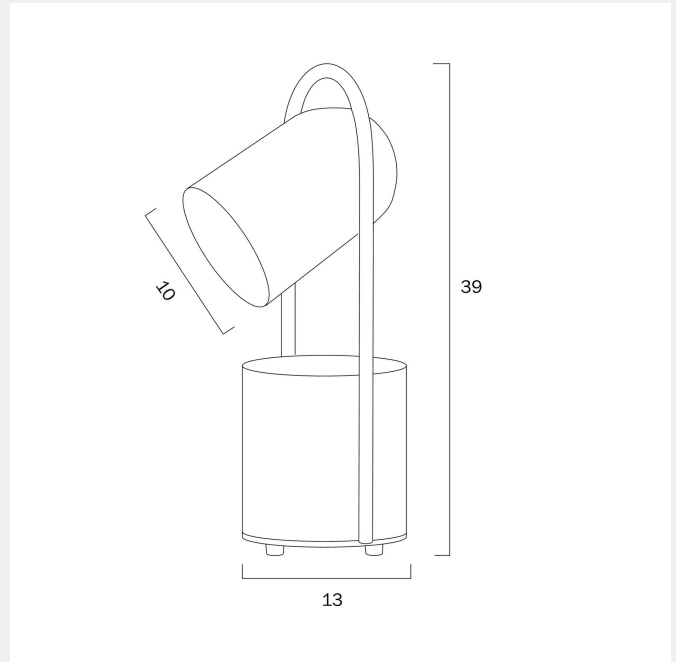

FIDEL TABLE LAMP

LIGHT SOURCE

Voltage Input

240V

Total Wattage (max)

25

Globe Type

E27

Globe / Light Source qty

1

Globe / Light Source included

No

Dimmable

Globe Dependant

SPECIFICATIONS

Lead and Plug

Fixture Material

Marble,Metal

PRODUCT DIMENSIONS

Fixture Height (cm)

38

Cable Length (cm)

180 (30+Inline Switch+150)

WARRANTY