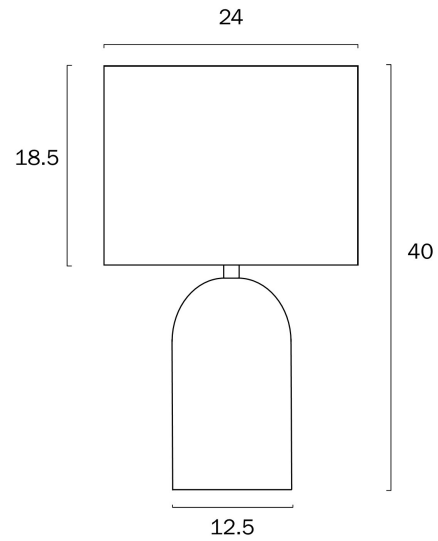

## FEVIK TABLE LAMP SMALL

Note: Dimensions are only a guide and may vary due to manufacturing variations.

### LIGHT SOURCE

**Voltage Input**

240V

**Total Wattage (max)**

25

**Globe Type**

E27

**Globe / Light Source qty**

### PRODUCT DIMENSIONS

**Fixture Weight (Kg)**

2.3

**Fixture Height (cm)**

40

**Cable Length (cm)**

180 (30+Inline Switch+150)