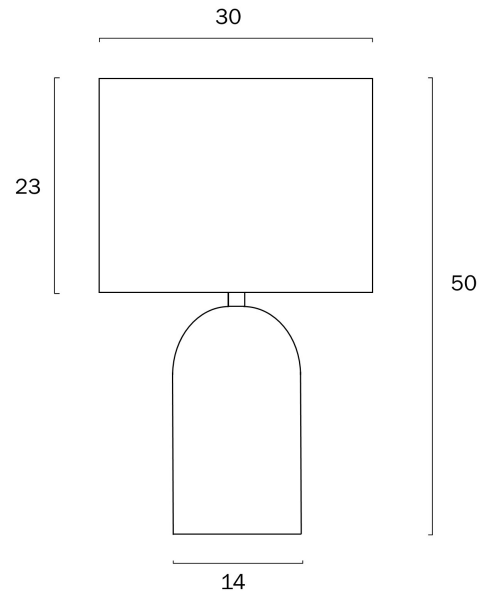

FEVIK TABLE LAMP MEDIUM

Note: Dimensions are only a guide and may vary due to manufacturing variations.

LIGHT SOURCE

Voltage Input

240V

Total Wattage (max)

25

Globe Type

COLOUR AND MATERIAL

Fixture Material

Iron,White Terrazzo,Grey Concrete,Fabric

PRODUCT DIMENSIONS

Fixture Weight (Kg)

4

Fixture Height (cm)

50