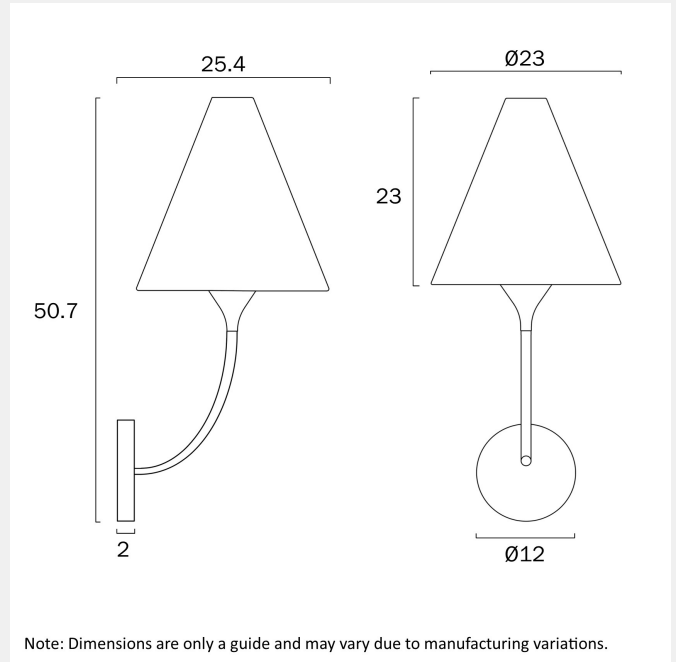

FARNIX WALL LIGHT

LIGHT SOURCE

Voltage Input

240V

Total Wattage (max)

25

Globe Type

E14

Globe / Light Source qty

1

Globe / Light Source included

No

Dimmable

Globe Dependant

SPECIFICATIONS

Lead and Plug

No

IP rating

IP20

Electrical Protection

CLASS I – HIGH VOLTAGE, EARTH REQUIRED

Mounting

Surface

COLOUR AND MATERIAL

Fixture Material

Iron, Fabric

PRODUCT DIMENSIONS

Fixture Weight (Kg)

0.6

Fixture Width (cm)

23

Fixture Height (cm)

50.7

WARRANTY

Replacement Warranty

*3 Years