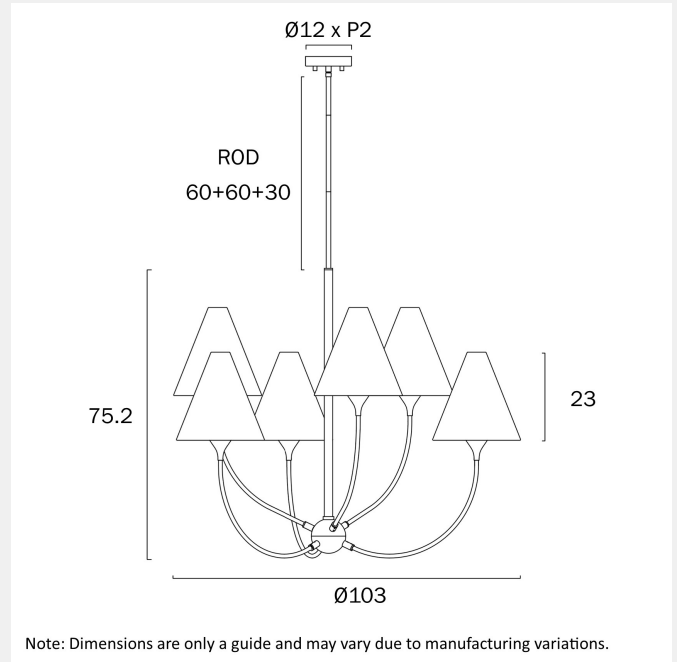

FARNIX 6 PENDANT LIGHT

LIGHT SOURCE

Voltage Input

240V

Total Wattage (max)

150

Globe Type

E14

SPECIFICATIONS

Lead and Plug

No

IP rating

IP20

Suspension Type

Rod (1x300)+(2x600)

Height Adjustable?