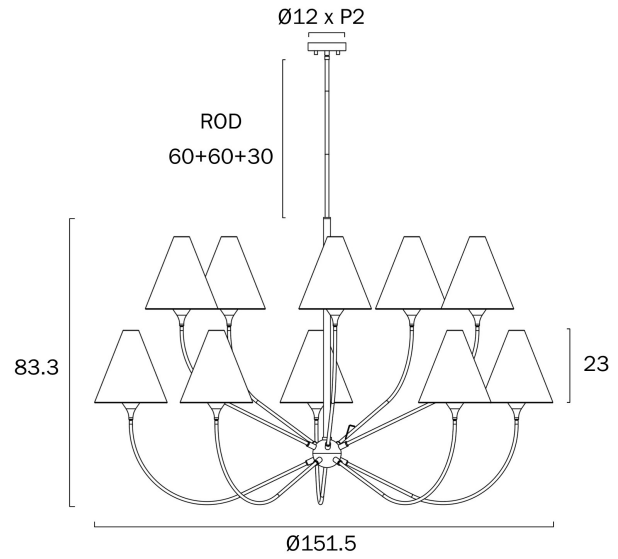

FARNIX 10 PENDANT LIGHT

Note: Dimensions are only a guide and may vary due to manufacturing variations.

LIGHT SOURCE

Voltage Input

240V

Total Wattage (max)

250

Globe Type

E14

Globe / Light Source qty

10

Globe / Light Source included

No

Color Kelvin

0

Color Temperature

0

SPECIFICATIONS

Lead and Plug

No

IP rating

IP20

Suspension Type

Rod (1x300)+(2x600)

7

Fixture Height (cm)

83.3

Fixture Length (cm)

0

Fixture Width (cm)

0

Suspension Length (cm)