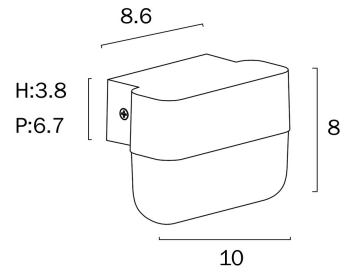

FADRO 18CM EXTERIOR WALL LIGHT

EX10

EX18

Note: Dimensions are only a guide and may vary due to manufacturing variations.

LIGHT SOURCE

Voltage Input

240V

Total Wattage (max)

Black

PRODUCT DIMENSIONS

Fixture Weight (Kg)

0.4

Fixture Height (cm)

11

Fixture Width (cm)

18