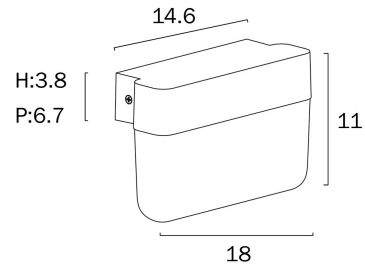

FADRO 18CM EXTERIOR WALL LIGHT

EX10

EX18

Note: Dimensions are only a guide and may vary due to manufacturing variations.

LIGHT SOURCE

Voltage Input

240V

Total Wattage (max)

Black

PRODUCT DIMENSIONS

Fixture Weight (Kg)

0.4

Fixture Height (cm)

11

Fixture Width (cm)

18