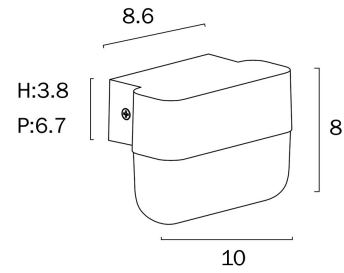

## FADRO 10CM EXTERIOR WALL LIGHT

EX10

EX18

Note: Dimensions are only a guide and may vary due to manufacturing variations.

### LIGHT SOURCE

**Voltage Input**

240V

**Total Wattage (max)**

3

**Globe Type**

LED integrated SMD

**Globe / Light Source qty**

### PRODUCT DIMENSIONS

**Fixture Weight (Kg)**

0.3

**Fixture Height (cm)**

8

**Fixture Width (cm)**

10