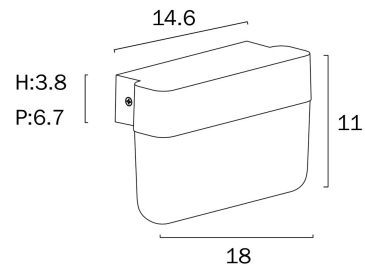

## FADRO 10CM EXTERIOR WALL LIGHT

EX10

EX18

Note: Dimensions are only a guide and may vary due to manufacturing variations.

### LIGHT SOURCE

**Voltage Input**

240V

**Total Wattage (max)**

3

**Globe Type**

LED integrated SMD

**Globe / Light Source qty**

### PRODUCT DIMENSIONS

**Fixture Weight (Kg)**

0.3

**Fixture Height (cm)**

8

**Fixture Width (cm)**

10