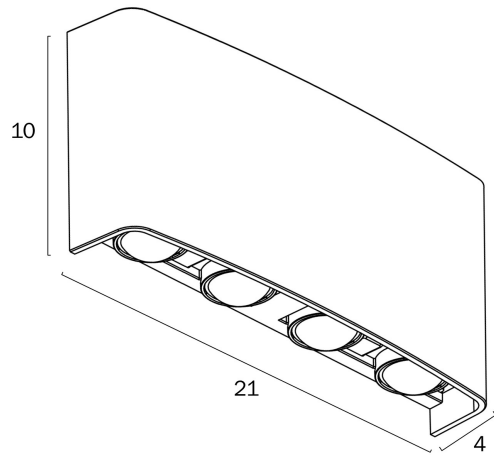

EYVOR 8 LED WALL LIGHT

Note: Dimensions are only a guide and may vary due to manufacturing variations.

LIGHT SOURCE

Voltage Input

240V

Total Wattage (max)

8

Globe Type