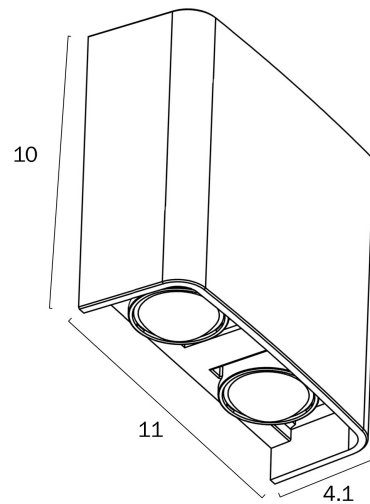

EYVOR 4 LED WALL LIGHT

Note: Dimensions are only a guide and may vary due to manufacturing variations.

LIGHT SOURCE

Voltage Input

240V

Total Wattage (max)

4

Globe Type

Fixture Weight (Kg)

0.23

Telbix.

Fixture Height (cm)

10

Fixture Length (cm)

11

Fixture Width (cm)