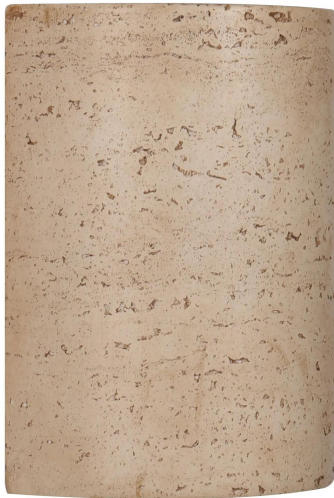

ETRUSO WALL LIGHT

Note: Dimensions are only a guide and may vary due to manufacturing variations.

LIGHT SOURCE

Voltage Input

240V

Total Wattage (max)

12

Globe Type

GU10

Globe / Light Source qty

2

Globe / Light Source included

No

Dimmable

Globe Dependant

SPECIFICATIONS

COLOUR AND MATERIAL

Fixture Material

Cast Stone, Iron

PRODUCT DIMENSIONS

Fixture Weight (Kg)

1.7

Fixture Width (cm)

17