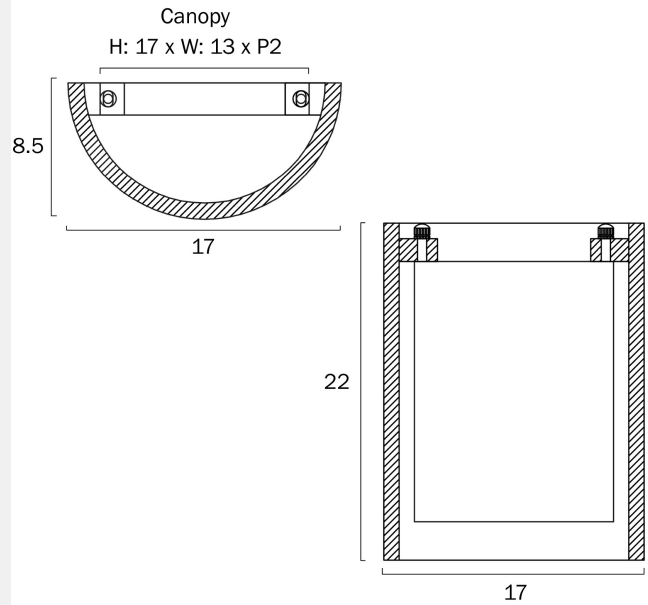

ETRUSO WALL LIGHT

Note: Dimensions are only a guide and may vary due to manufacturing variations.

LIGHT SOURCE

Voltage Input

240V

Total Wattage (max)

12

Globe Type

COLOUR AND MATERIAL

Fixture Material

Cast Stone, Iron

PRODUCT DIMENSIONS

Fixture Weight (Kg)

1.7

Fixture Width (cm)

17