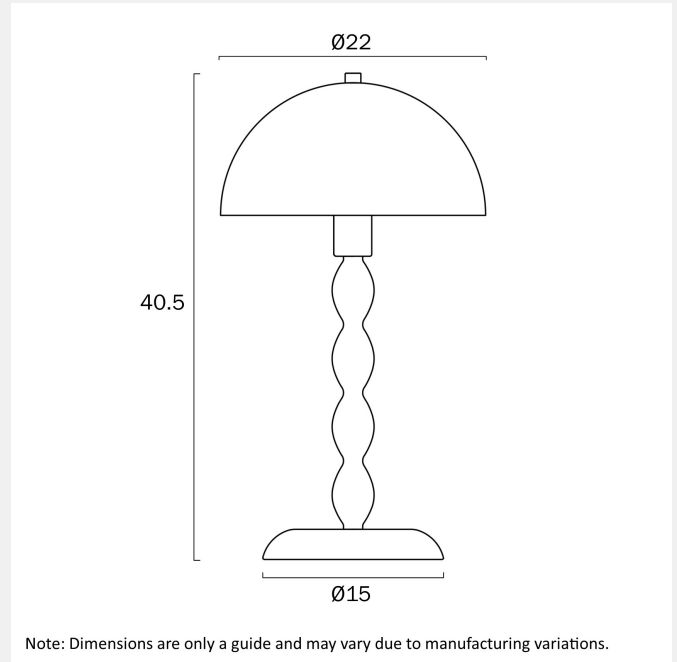

ESTIQ TABLE LAMP

LIGHT SOURCE

Voltage Input

240V

Total Wattage (max)

25

Globe Type

E14

Globe / Light Source qty

1

Globe / Light Source included

No

Dimmable

Globe Dependant

SPECIFICATIONS

Lead and Plug

Yes

Switch

Inline Switch

IP rating

IP20

Electrical Protection

CLASS II - DOUBLE INSULATED, EARTH NOT REQUIRED

COLOUR AND MATERIAL

Fixture Material

Iron

Fixture Pantone Color

RAL 3003 or RAL 1019

PRODUCT DIMENSIONS

Fixture Weight (Kg)

1.3

Fixture Height (cm)

40.5

Cable Length (cm)

180 (30+Inline Switch+150)

WARRANTY

Replacement Warranty

*3 Years