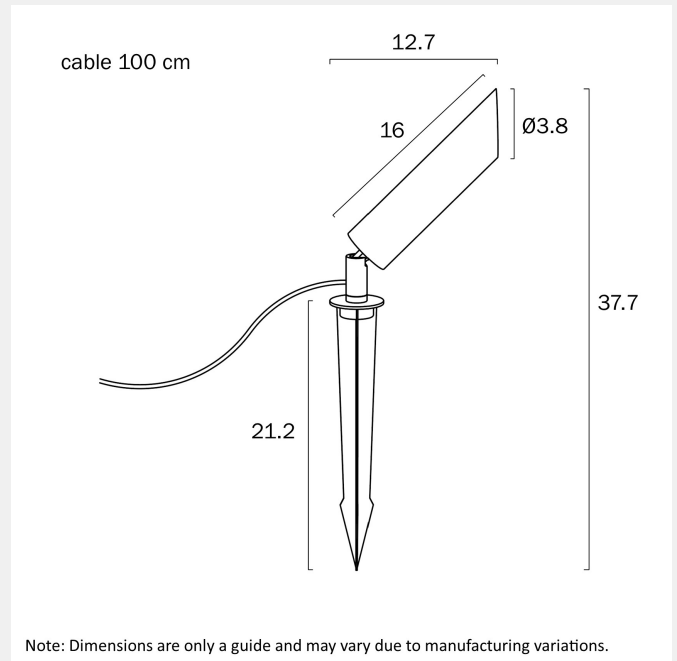

### LIGHT SOURCE

**Voltage Input**

24V

**Total Wattage (max)**

3

**Globe Type**

LED integrated COB

**Globe / Light Source qty**

### PRODUCT DIMENSIONS

**Fixture Weight (Kg)**

0.45

**Fixture Height (cm)**

37.7

**Cable Length (cm)**

100

**WARRANTY**