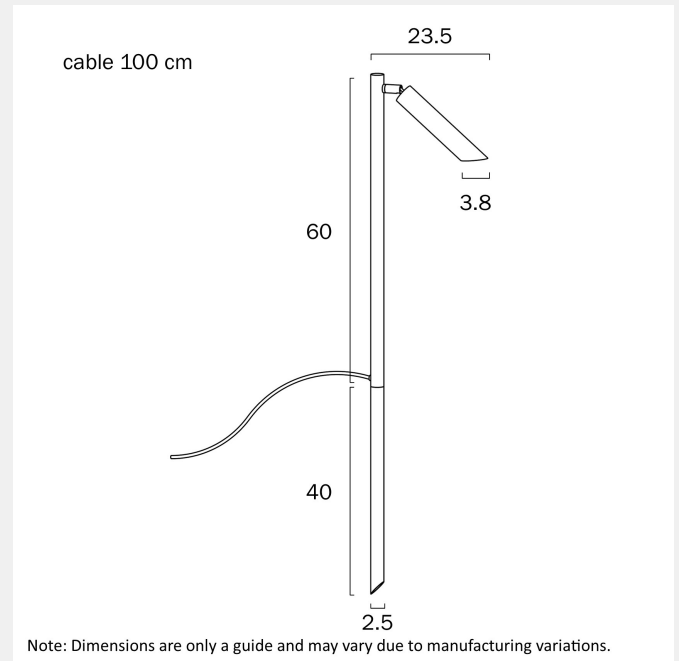

ESLEN 24V EXTERIOR LED POST SPIKE LIGHT

LIGHT SOURCE

Voltage Input

24V

Total Wattage (max)

3

Globe Type

LED integrated COB

Diffuser Material

Glass

PRODUCT DIMENSIONS

Fixture Weight (Kg)

1.15

Fixture Height (cm)

60

Cable Length (cm)

100

Fixture Width (cm)

23.5

WARRANTY

Replacement Warranty

*3 Years

CARE

Care Instructions