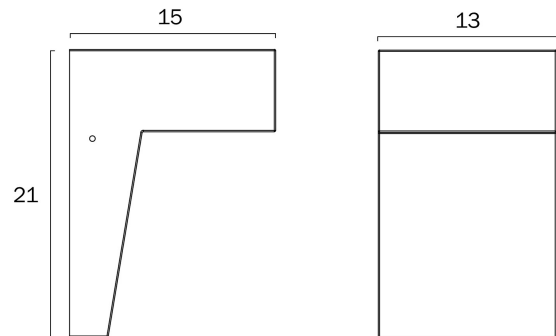

ENGAR GYPSUM EXTERIOR WALL LIGHT

Note: Dimensions are only a guide and may vary due to manufacturing variations.

LIGHT SOURCE

Voltage Input

240V

Total Wattage (max)

6

Globe Type