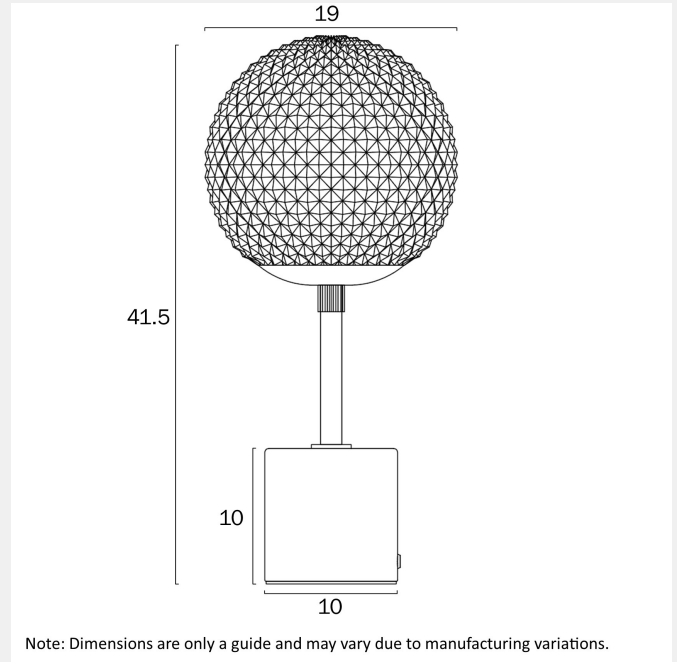

ELWICK TABLE LAMP

LIGHT SOURCE

Voltage Input

240V

Total Wattage (max)

25

Globe Type

E27

Fixture Material

Marble,Iron,Glass

PRODUCT DIMENSIONS

Fixture Weight (Kg)

3.06

Fixture Height (cm)

41.5

Fixture Width (cm)