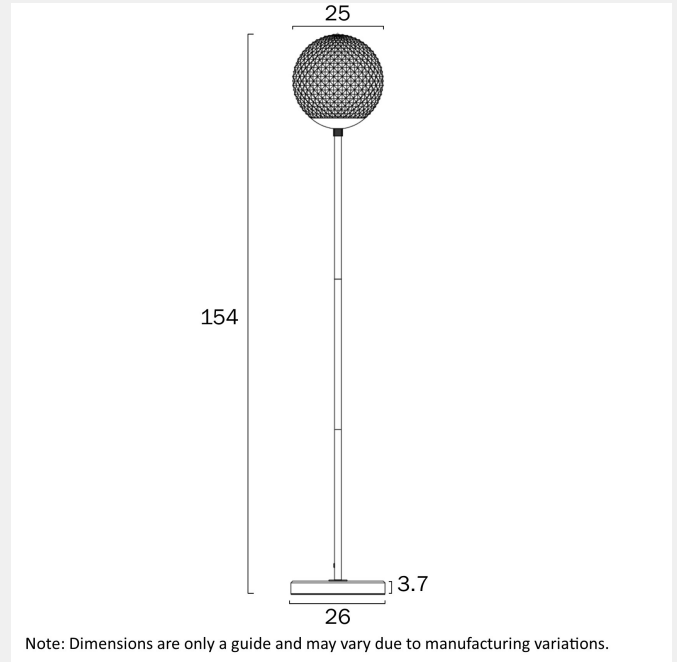

ELWICK FLOOR LAMP

LIGHT SOURCE

Voltage Input

240V

Total Wattage (max)

25

Globe Type

E27

Globe / Light Source qty

1

Globe / Light Source included

No

Dimmable

Globe Dependant

SPECIFICATIONS

Lead and Plug

Yes

Switch

Foot Switch

IP rating

IP20

Height Adjustable?

No

Electrical Protection

CLASS II – DOUBLE INSULATED, EARTH NOT REQUIRED

COLOUR AND MATERIAL

Fixture Material

Marble,Glass,Iron

PRODUCT DIMENSIONS

Fixture Weight (Kg)

6.75

Fixture Height (cm)

154

Fixture Width (cm)

26

Cable Length (cm)

200 (50+Foot Switch+150)

WARRANTY

Replacement Warranty

*3 Years