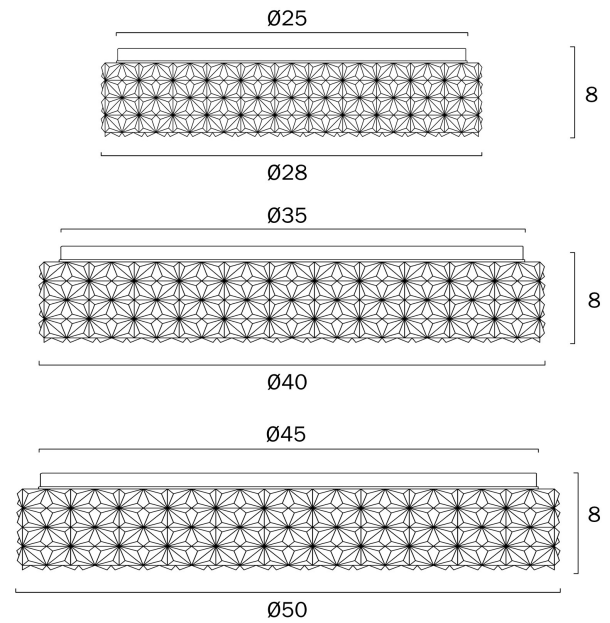

ELTZ 50CM 50W 3CCT LED OYSTER DIMMABLE CEILING LIGHT

Note: Dimensions are only a guide and may vary due to manufacturing variations.

LIGHT SOURCE

Voltage Input

240V

Total Wattage (max)

50

Globe Type

LED integrated SMD

Globe / Light Source included

Yes

Color Kelvin

3 CCT (3000k - 4000k - 5000k)

Color Temperature

Warm White, Natural White, Cool White

Dimmable

COLOUR AND MATERIAL

Fixture Material

Iron, Acrylic

Diffuser Material

Acrylic

PRODUCT DIMENSIONS

Fixture Weight (Kg)

2.7