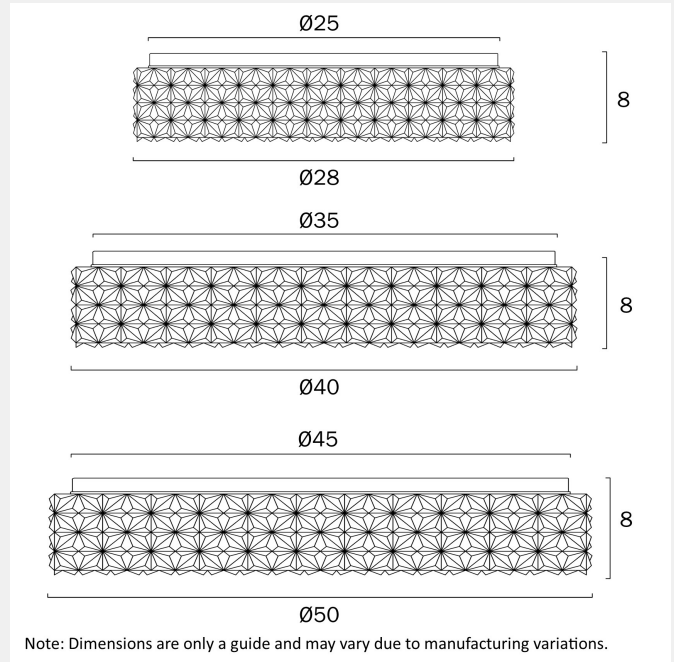

ELTZ 40CM 30W 3CCT LED OYSTER DIMMABLE CEILING LIGHT

LIGHT SOURCE

Voltage Input

240V

Total Wattage (max)

32

Globe Type

LED integrated SMD

Globe / Light Source included

Yes

Color Kelvin

3 CCT (3000k - 4000k - 5000k)

Color Temperature

Warm White, Natural White, Cool White

Dimmable

Yes - TRIAC

CRI (Color Rendering Index)

>80

Lumens

3230

Surge Protection (Yes/No)

Yes

SPECIFICATIONS

Lead and Plug

No

IP rating

IP20

Electrical Protection

CLASS I - HIGH VOLTAGE, EARTH REQUIRED

Mounting

Surface

COLOUR AND MATERIAL

Fixture Material

Iron, Acrylic

Diffuser Material

Acrylic

PRODUCT DIMENSIONS

Fixture Weight (Kg)

1.8