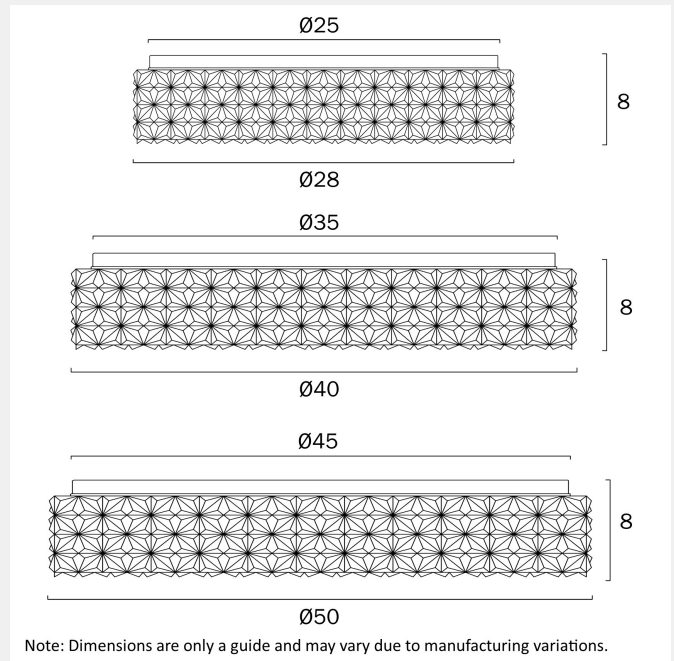

### LIGHT SOURCE

**Voltage Input**

240V

**Total Wattage (max)**

18

**Globe Type**

LED integrated SMD

**Globe / Light Source included**

Surface