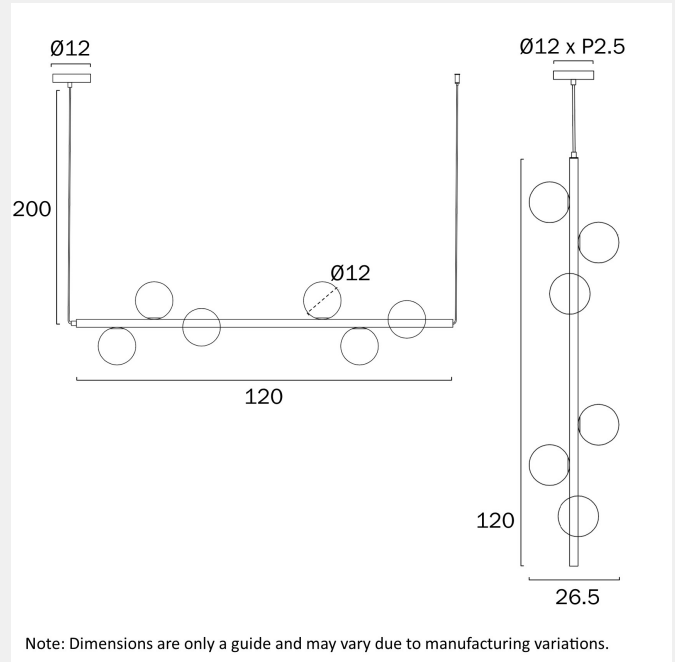

### LIGHT SOURCE

**Voltage Input**

240V

**Total Wattage (max)**

36

**Globe Type**

G9

**Globe / Light Source qty**

### PRODUCT DIMENSIONS

**Fixture Weight (Kg)**

1.3

**Fixture Height (cm)**

120

**Fixture Width (cm)**

26.5

**Suspension Length (cm)**  
200