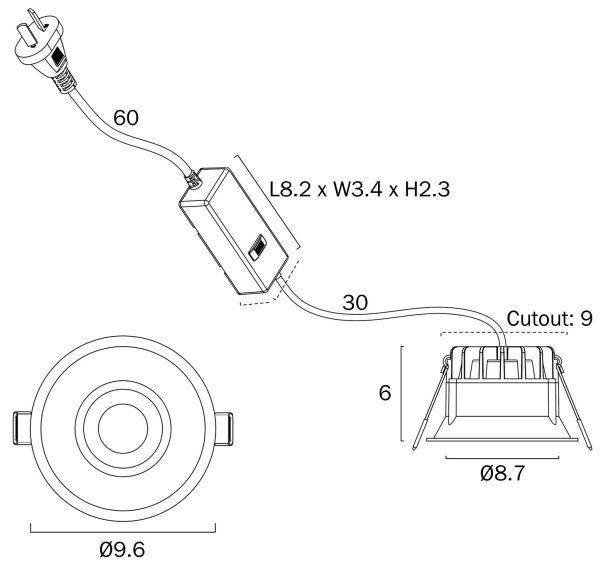

## ECONE 96MM 10W LED DOWNLIGHT 3CCT DIMMABLE

Note: Dimensions are only a guide and may vary due to manufacturing variations.

### LIGHT SOURCE

**Voltage Input**

240V

**Total Wattage (max)**

10

**Globe Type**

LED integrated SMD

**Globe / Light Source qty**

## PRODUCT DIMENSIONS

---

**Fixture Weight (Kg)**

0.22

**Cut Out (cm)**

9

**Cable Length (cm)**

98