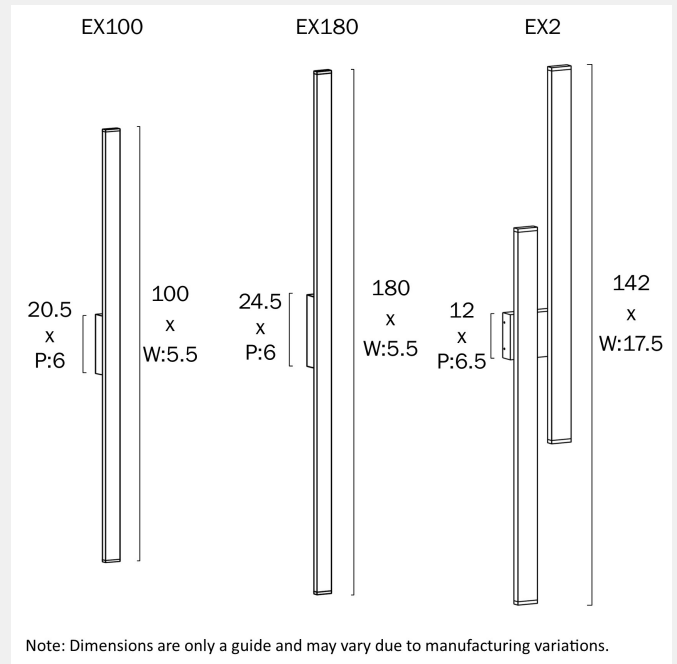

EBIZA 180CM LED EXTERIOR WALL LIGHT

LIGHT SOURCE

Voltage Input

240V

Total Wattage (max)

40

Globe Type

LED integrated SMD

2.8

Fixture Height (cm)

180

Fixture Width (cm)

5.5

WARRANTY

Replacement Warranty

*3 Years