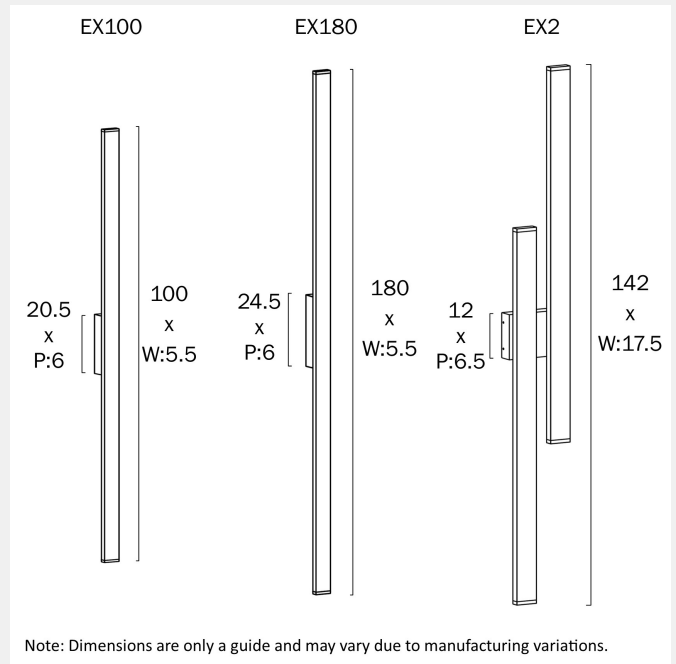

EBIZA 100CM LED EXTERIOR WALL LIGHT

LIGHT SOURCE

Voltage Input

240V

Total Wattage (max)

24

Globe Type

LED integrated SMD

1.8

Fixture Height (cm)

100

Fixture Width (cm)

5.5

WARRANTY

Replacement Warranty

*3 Years