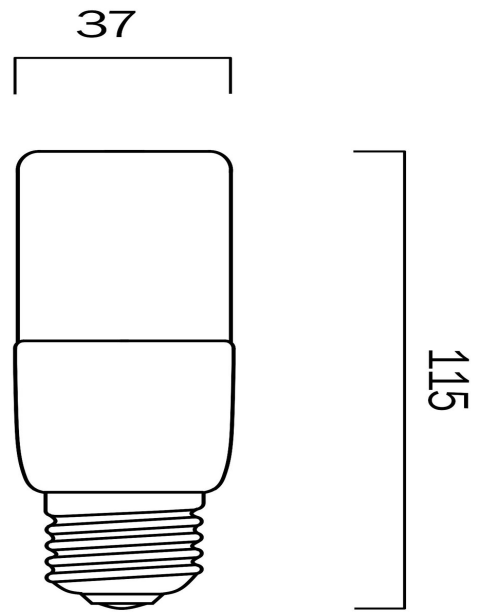

E27 T37 9W LED TUBULAR GLOBE OPAL STEP DIMMABLE

LIGHT SOURCE

Voltage Input

240V

Globe Type

E27

Total Wattage (max)

9

SPECIFICATIONS

IP rating

IP20

COLOUR AND MATERIAL

Fixture Material

Polycarbonate

Fixture Color

White,Opal

Diffuser Material

Polycarbonate

PRODUCT DIMENSIONS

Fixture Weight (Kg)

0.04

Fixture Height (cm)

11.5

WARRANTY