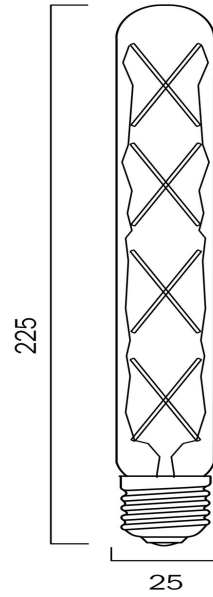

E27 T30 8W LED TUBULAR X FILAMENT GLOBE CLEAR DIMMABLE

LIGHT SOURCE

Voltage Input

240V

Globe Type

E27

Total Wattage (max)

8

Diffuser Material

Glass

PRODUCT DIMENSIONS

Fixture Weight (Kg)

0.05

Fixture Height (cm)

22.5

WARRANTY