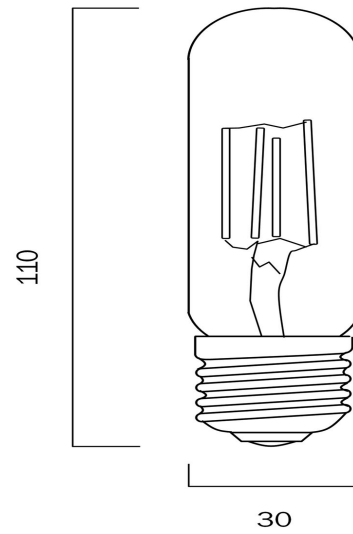

E27 T30 8W LED TUBULAR FILAMENT GLOBE CLEAR DIMMABLE

LIGHT SOURCE

Voltage Input

240V

Globe Type

E27

Total Wattage (max)

5

SPECIFICATIONS

IP rating

IP20

COLOUR AND MATERIAL

Fixture Material

Glass

Fixture Color

Clear

Diffuser Material

Glass

PRODUCT DIMENSIONS

Fixture Weight (Kg)

0.05

Fixture Height (cm)

11

WARRANTY