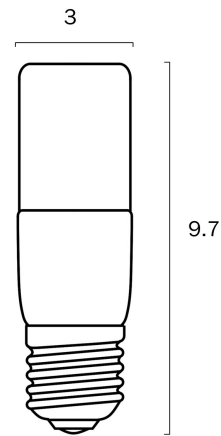

E27 T30 5W LED TUBULAR GLOBE OPAL NON-DIMMABLE

Note: Dimensions are only a guide and may vary due to manufacturing variations.

LIGHT SOURCE

Voltage Input

240V

Globe Type

E27

Total Wattage (max)

White,Opal

Diffuser Material

Polycarbonate

PRODUCT DIMENSIONS

Fixture Weight (Kg)

0.05

Fixture Height (cm)

9.7