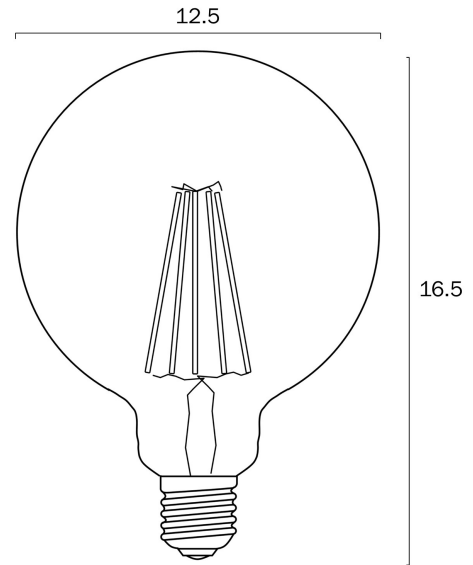

## E27 G125 8W LED GLOBE MILK DIMMABLE

Note: Dimensions are only a guide and may vary due to manufacturing variations.

### LIGHT SOURCE

**Voltage Input**

240V

**Globe Type**

E27

**Total Wattage (max)**

8

**Lumens**

### PRODUCT DIMENSIONS

**Fixture Weight (Kg)**

0.13

**Fixture Height (cm)**

16.5