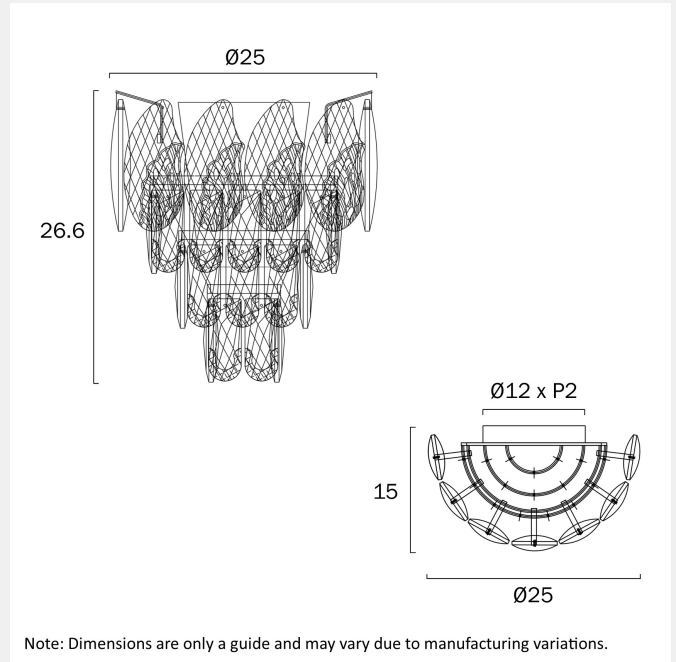

### LIGHT SOURCE

**Voltage Input**

240V

**Total Wattage (max)**

50

**Globe Type**

E14

**Globe / Light Source qty**

Surface

### PRODUCT DIMENSIONS

**Fixture Weight (Kg)**

2

**Fixture Width (cm)**

25

**Fixture Height (cm)**

26.6