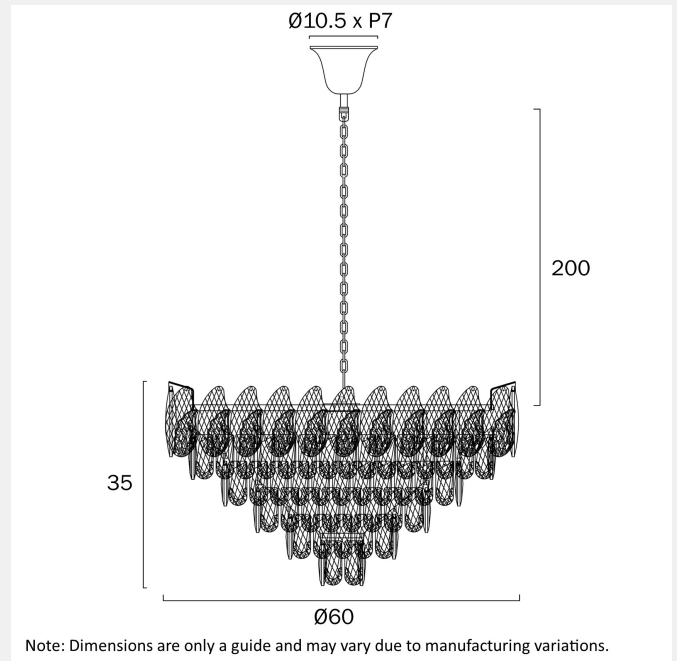

### LIGHT SOURCE

**Voltage Input**

240V

**Total Wattage (max)**

250

**Globe Type**

E14

**Globe / Light Source qty**

### PRODUCT DIMENSIONS

**Fixture Weight (Kg)**

11.04

**Telbix.**

**Fixture Height (cm)**

35

**Suspension Length (cm)**

200